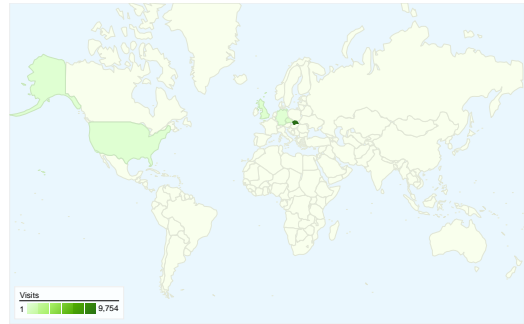

**Site Usage**

**10,765** Visits

**70.13%** Bounce Rate

**19,470** Pageviews

**00:01:38** Avg. Time on Site

**1.81** Pages/Visit

**79.93%** % New Visits

**Visitors Overview**

**Visitors**  
**9,383**

**Map Overlay**

**Traffic Sources Overview**

- **Search Engines**  
8,444.00 (78.44%)
- **Direct Traffic**  
1,071.00 (9.95%)
- **Referring Sites**  
1,045.00 (9.71%)
- **Other**  
205 (1.90%)

All traffic sources sent a total of 10,765 visits

9.95% Direct Traffic

9.71% Referring Sites

78.44% Search Engines

- Search Engines  
8,444.00 (78.44%)
- Direct Traffic  
1,071.00 (9.95%)
- Referring Sites  
1,045.00 (9.71%)
- Other  
205 (1.90%)

10,765 visits came from 71 countries/territories

Site Usage						
Visits	Pages/Visit	Avg. Time on Site	% New Visits	Bounce Rate		
<b>10,765</b> % of Site Total: 100.00%	<b>1.81</b> Site Avg: 1.81 (0.00%)	<b>00:01:38</b> Site Avg: 00:01:38 (0.00%)	<b>79.99%</b> Site Avg: 79.93% (0.08%)	<b>70.13%</b> Site Avg: 70.13% (0.00%)		
Country/Territory	Visits	Pages/Visit	Avg. Time on Site	% New Visits	Bounce Rate	
Slovakia	<b>9,754</b>	1.81	00:01:41	79.53%	69.95%	
Czech Republic	<b>296</b>	2.16	00:01:21	75.00%	66.89%	
United Kingdom	<b>160</b>	1.83	00:01:12	81.88%	68.12%	
United States	<b>63</b>	1.25	00:00:16	93.65%	87.30%	
Germany	<b>55</b>	1.49	00:00:58	94.55%	81.82%	
(not set)	<b>53</b>	1.60	00:02:45	90.57%	69.81%	
Hungary	<b>46</b>	1.98	00:01:00	78.26%	58.70%	
Austria	<b>37</b>	1.46	00:00:50	83.78%	72.97%	
Ireland	<b>35</b>	2.60	00:01:57	91.43%	54.29%	