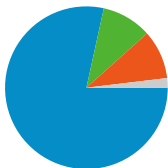

**Site Usage**

**10,765** Visits

**70.13%** Bounce Rate

**19,470** Pageviews

**00:01:38** Avg. Time on Site

**1.81** Pages/Visit

**79.93%** % New Visits

**Visitors Overview**

**Visitors**  
**9,383**

**Map Overlay**

**Traffic Sources Overview**

- **Search Engines**  
8,444.00 (78.44%)
- **Direct Traffic**  
1,071.00 (9.95%)
- **Referring Sites**  
1,045.00 (9.71%)
- **Other**  
205 (1.90%)

All traffic sources sent a total of 10,765 visits

9.95% Direct Traffic

9.71% Referring Sites

78.44% Search Engines

- Search Engines  
8,444.00 (78.44%)
- Direct Traffic  
1,071.00 (9.95%)
- Referring Sites  
1,045.00 (9.71%)
- Other  
205 (1.90%)

10,765 visits came from 71 countries/territories

Site Usage						
Visits	Pages/Visit	Avg. Time on Site	% New Visits	Bounce Rate		
<b>10,765</b> % of Site Total: 100.00%	<b>1.81</b> Site Avg: 1.81 (0.00%)	<b>00:01:38</b> Site Avg: 00:01:38 (0.00%)	<b>79.99%</b> Site Avg: 79.93% (0.08%)	<b>70.13%</b> Site Avg: 70.13% (0.00%)		
Country/Territory	Visits	Pages/Visit	Avg. Time on Site	% New Visits	Bounce Rate	
Slovakia	<b>9,754</b>	1.81	00:01:41	79.53%	69.95%	
Czech Republic	<b>296</b>	2.16	00:01:21	75.00%	66.89%	
United Kingdom	<b>160</b>	1.83	00:01:12	81.88%	68.12%	
United States	<b>63</b>	1.25	00:00:16	93.65%	87.30%	
Germany	<b>55</b>	1.49	00:00:58	94.55%	81.82%	
(not set)	<b>53</b>	1.60	00:02:45	90.57%	69.81%	
Hungary	<b>46</b>	1.98	00:01:00	78.26%	58.70%	
Austria	<b>37</b>	1.46	00:00:50	83.78%	72.97%	
Ireland	<b>35</b>	2.60	00:01:57	91.43%	54.29%	