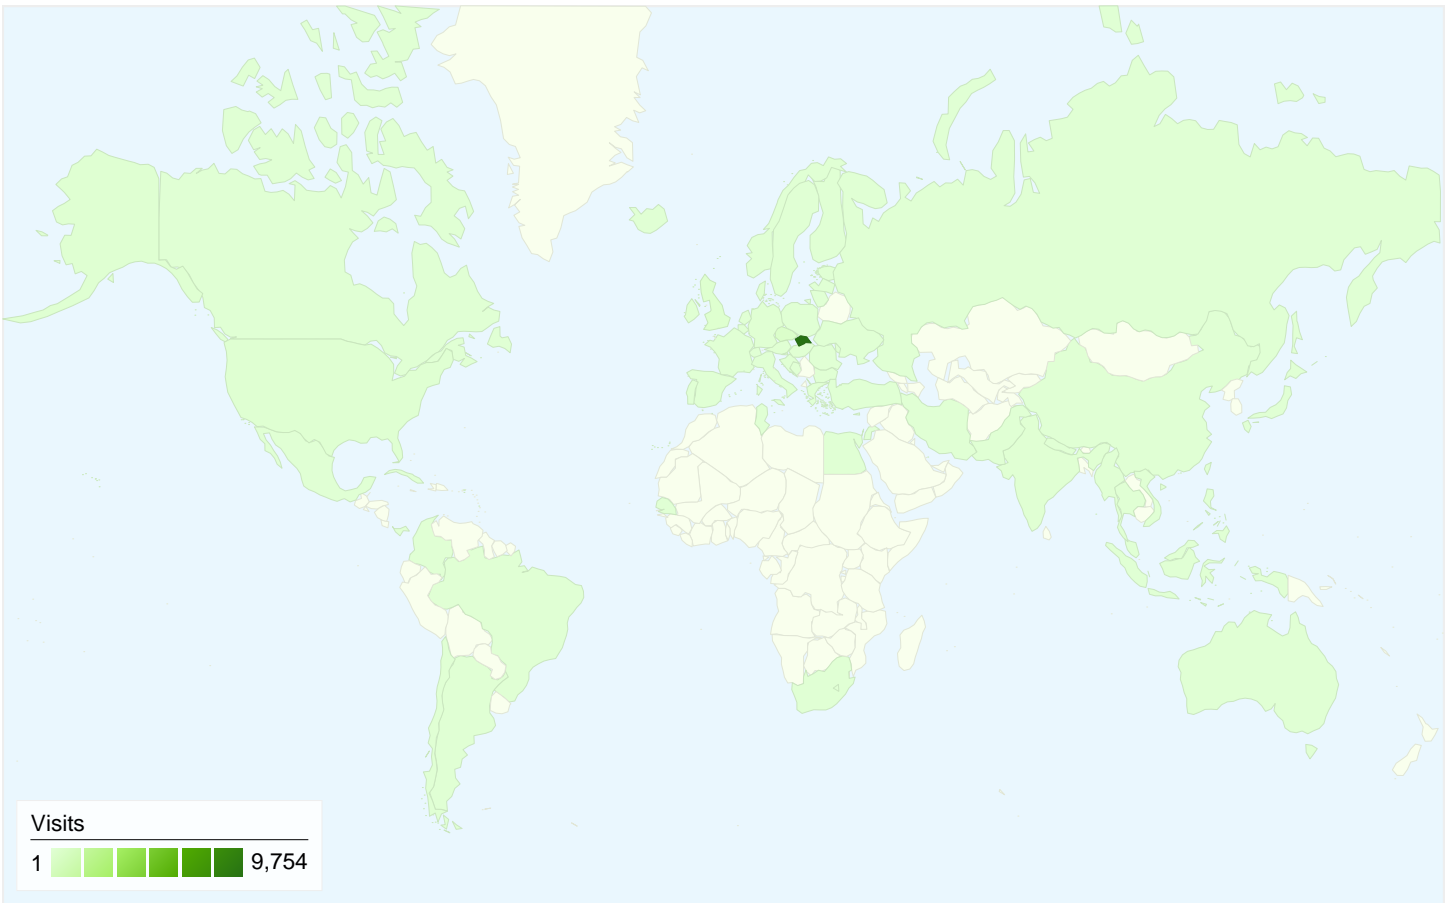

**Visitors**  
**9,383**

**Map Overlay**

**Traffic Sources Overview**

- **Search Engines**  
8,444.00 (78.44%)
- **Direct Traffic**  
1,071.00 (9.95%)
- **Referring Sites**  
1,045.00 (9.71%)
- **Other**  
205 (1.90%)

All traffic sources sent a total of 10,765 visits

9.95% Direct Traffic

9.71% Referring Sites

78.44% Search Engines

- Search Engines  
8,444.00 (78.44%)
- Direct Traffic  
1,071.00 (9.95%)
- Referring Sites  
1,045.00 (9.71%)
- Other  
205 (1.90%)

10,765 visits came from 71 countries/territories

Site Usage						
Visits	Pages/Visit	Avg. Time on Site	% New Visits	Bounce Rate		
<b>10,765</b> % of Site Total: 100.00%	<b>1.81</b> Site Avg: 1.81 (0.00%)	<b>00:01:38</b> Site Avg: 00:01:38 (0.00%)	<b>79.99%</b> Site Avg: 79.93% (0.08%)	<b>70.13%</b> Site Avg: 70.13% (0.00%)		
Country/Territory	Visits	Pages/Visit	Avg. Time on Site	% New Visits	Bounce Rate	
Slovakia	<b>9,754</b>	1.81	00:01:41	79.53%	69.95%	
Czech Republic	<b>296</b>	2.16	00:01:21	75.00%	66.89%	
United Kingdom	<b>160</b>	1.83	00:01:12	81.88%	68.12%	
United States	<b>63</b>	1.25	00:00:16	93.65%	87.30%	
Germany	<b>55</b>	1.49	00:00:58	94.55%	81.82%	
(not set)	<b>53</b>	1.60	00:02:45	90.57%	69.81%	
Hungary	<b>46</b>	1.98	00:01:00	78.26%	58.70%	
Austria	<b>37</b>	1.46	00:00:50	83.78%	72.97%	
Ireland	<b>35</b>	2.60	00:01:57	91.43%	54.29%	