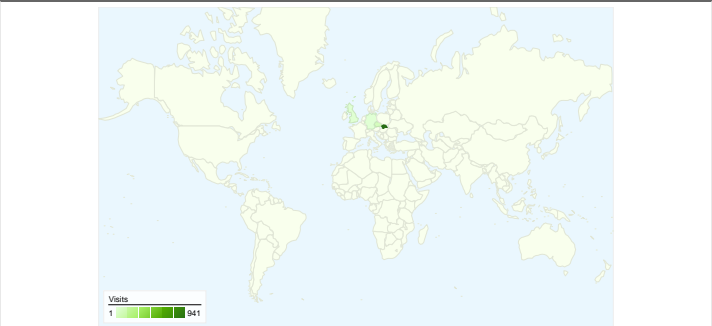

Map Overlay