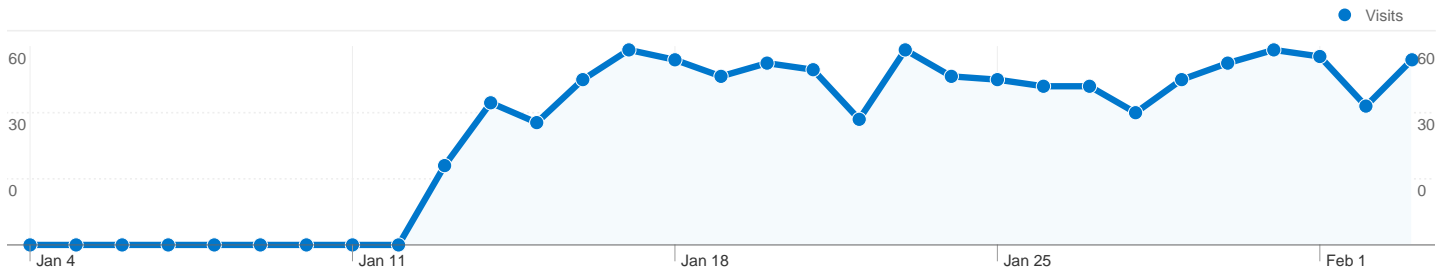

Site Usage

1,081 Visits

74.56% Bounce Rate

1,782 Pageviews

00:00:56 Avg. Time on Site

1.65 Pages/Visit

83.44% % New Visits

Visitors Overview

923 people visited this site

1,081 Visits

923 Absolute Unique Visitors

1,782 Pageviews

1.65 Average Pageviews

00:00:56 Time on Site

74.56% Bounce Rate

83.44% New Visits

All traffic sources sent a total of 1,081 visits

-  15.26% Direct Traffic
-  25.07% Referring Sites
-  59.67% Search Engines

- Search Engines
645.00 (59.67%)
- Referring Sites
271.00 (25.07%)
- Direct Traffic
165.00 (15.26%)

1,081 visits came from 21 countries/territories

Site Usage

Country/Territory	Visits	Pages/Visit	Avg. Time on Site	% New Visits	Bounce Rate
Visits 1,081 % of Site Total: 100.00%	Pages/Visit 1.65 Site Avg: 1.65 (0.00%)	Avg. Time on Site 00:00:56 Site Avg: 00:00:56 (0.00%)	% New Visits 83.53% Site Avg: 83.44% (0.11%)	Bounce Rate 74.56% Site Avg: 74.56% (0.00%)	
Slovakia	941	1.69	00:00:55	82.68%	73.75%
Czech Republic	65	1.55	00:00:58	86.15%	72.31%
(not set)	41	1.17	00:01:37	95.12%	85.37%
United Kingdom	9	1.11	00:00:01	55.56%	88.89%
Germany	3	1.00	00:00:00	100.00%	100.00%
Switzerland	3	1.00	00:00:00	100.00%	100.00%
France	3	1.00	00:00:00	100.00%	100.00%
Netherlands	2	2.50	00:02:26	100.00%	0.00%
Poland	2	2.50	00:05:07	100.00%	50.00%