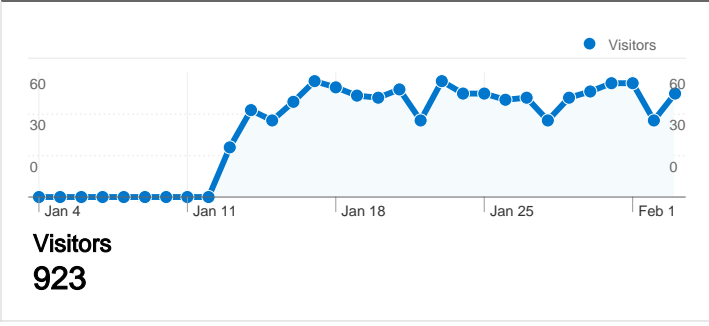

Site Usage

1,081 Visits

74.56% Bounce Rate

1,782 Pageviews

00:00:56 Avg. Time on Site

1.65 Pages/Visit

83.44% % New Visits

Visitors Overview

923 people visited this site

1,081 Visits

923 Absolute Unique Visitors

1,782 Pageviews

1.65 Average Pageviews

00:00:56 Time on Site

74.56% Bounce Rate

83.44% New Visits

All traffic sources sent a total of 1,081 visits

-  15.26% Direct Traffic
-  25.07% Referring Sites
-  59.67% Search Engines

- Search Engines
645.00 (59.67%)
- Referring Sites
271.00 (25.07%)
- Direct Traffic
165.00 (15.26%)

1,081 visits came from 21 countries/territories

Site Usage

Country/Territory	Visits	Pages/Visit	Avg. Time on Site	% New Visits	Bounce Rate
Visits 1,081 % of Site Total: 100.00%	Pages/Visit 1.65 Site Avg: 1.65 (0.00%)	Avg. Time on Site 00:00:56 Site Avg: 00:00:56 (0.00%)	% New Visits 83.53% Site Avg: 83.44% (0.11%)	Bounce Rate 74.56% Site Avg: 74.56% (0.00%)	
Slovakia	941	1.69	00:00:55	82.68%	73.75%
Czech Republic	65	1.55	00:00:58	86.15%	72.31%
(not set)	41	1.17	00:01:37	95.12%	85.37%
United Kingdom	9	1.11	00:00:01	55.56%	88.89%
Germany	3	1.00	00:00:00	100.00%	100.00%
Switzerland	3	1.00	00:00:00	100.00%	100.00%
France	3	1.00	00:00:00	100.00%	100.00%
Netherlands	2	2.50	00:02:26	100.00%	0.00%
Poland	2	2.50	00:05:07	100.00%	50.00%