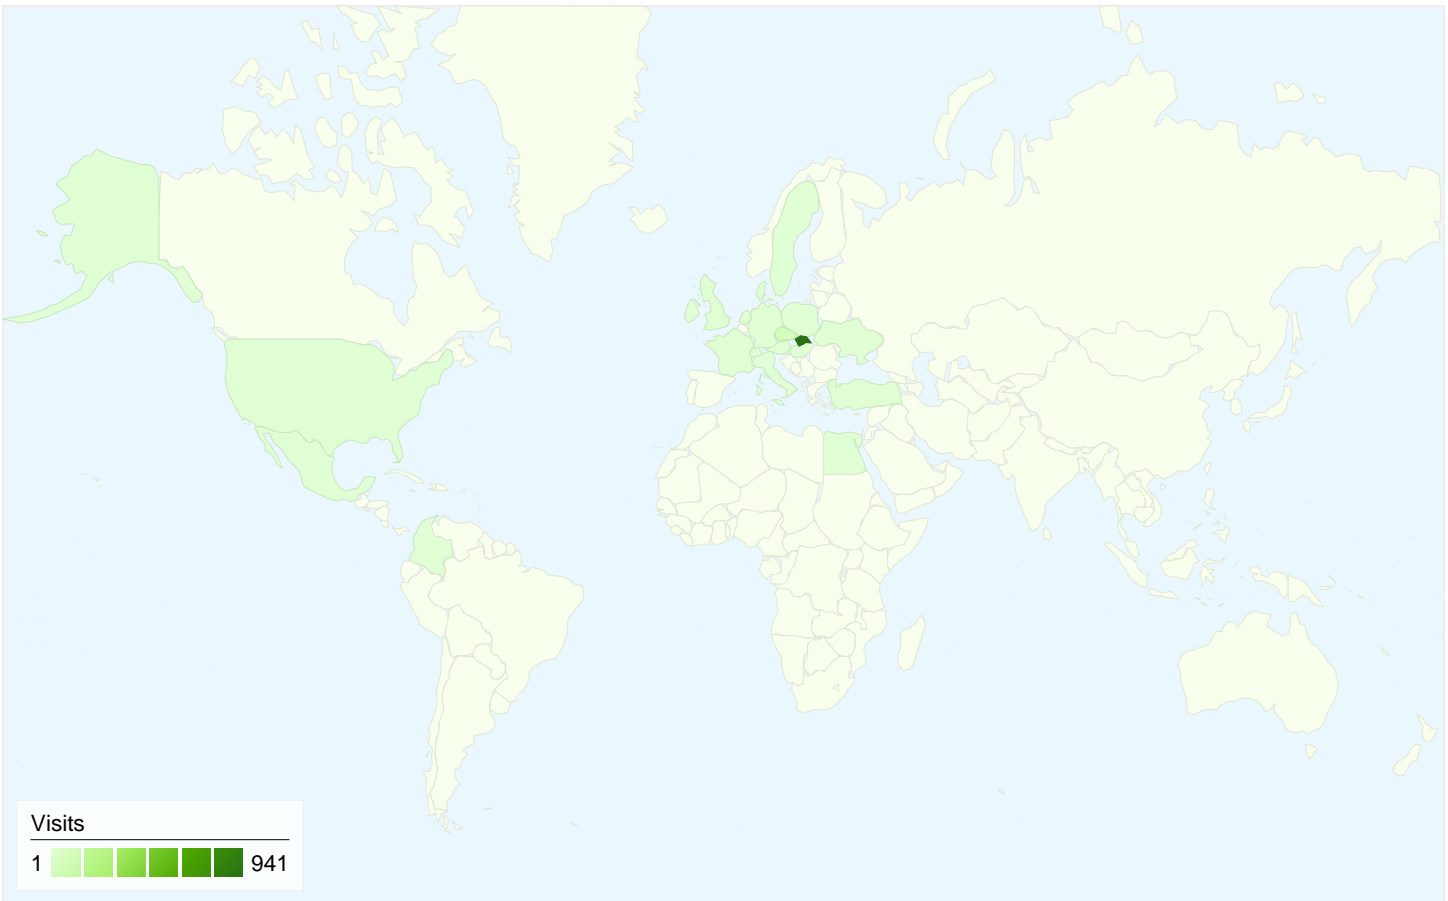

All traffic sources sent a total of 1,081 visits

-  15.26% Direct Traffic
-  25.07% Referring Sites
-  59.67% Search Engines

- Search Engines
645.00 (59.67%)
- Referring Sites
271.00 (25.07%)
- Direct Traffic
165.00 (15.26%)

Top Traffic Sources

Sources	Visits	% visits	Keywords	Visits	% visits
google (organic)	634	58.65%	externy disk	75	11.63%
(direct) ((none))	165	15.26%	facebook hry farma	22	3.41%
images.google.sk (referral)	97	8.97%	co je facebook	13	2.02%
branorac.sk (referral)	25	2.31%	internetovy prehliadac do	13	2.02%
linkuj.cz (referral)	22	2.04%	zemegula google	11	1.71%

1,081 visits came from 21 countries/territories

Site Usage

Country/Territory	Visits	Pages/Visit	Avg. Time on Site	% New Visits	Bounce Rate
Visits 1,081 % of Site Total: 100.00%	Pages/Visit 1.65 Site Avg: 1.65 (0.00%)	Avg. Time on Site 00:00:56 Site Avg: 00:00:56 (0.00%)	% New Visits 83.53% Site Avg: 83.44% (0.11%)	Bounce Rate 74.56% Site Avg: 74.56% (0.00%)	
Slovakia	941	1.69	00:00:55	82.68%	73.75%
Czech Republic	65	1.55	00:00:58	86.15%	72.31%
(not set)	41	1.17	00:01:37	95.12%	85.37%
United Kingdom	9	1.11	00:00:01	55.56%	88.89%
Germany	3	1.00	00:00:00	100.00%	100.00%
Switzerland	3	1.00	00:00:00	100.00%	100.00%
France	3	1.00	00:00:00	100.00%	100.00%
Netherlands	2	2.50	00:02:26	100.00%	0.00%
Poland	2	2.50	00:05:07	100.00%	50.00%