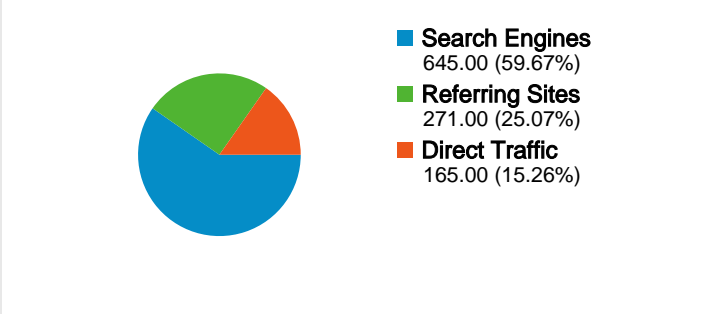

Traffic Sources Overview

Content Overview

Pages	Pageviews	% Pageviews
/	299	16.78%
/clanok-91-skyfire-	168	9.43%
/clanok-35-najkraisie-	166	9.32%
/clanok-30-kupil-som-externy-	160	8.98%
/clanok-95-kvalitne-tapety-na-	113	6.34%